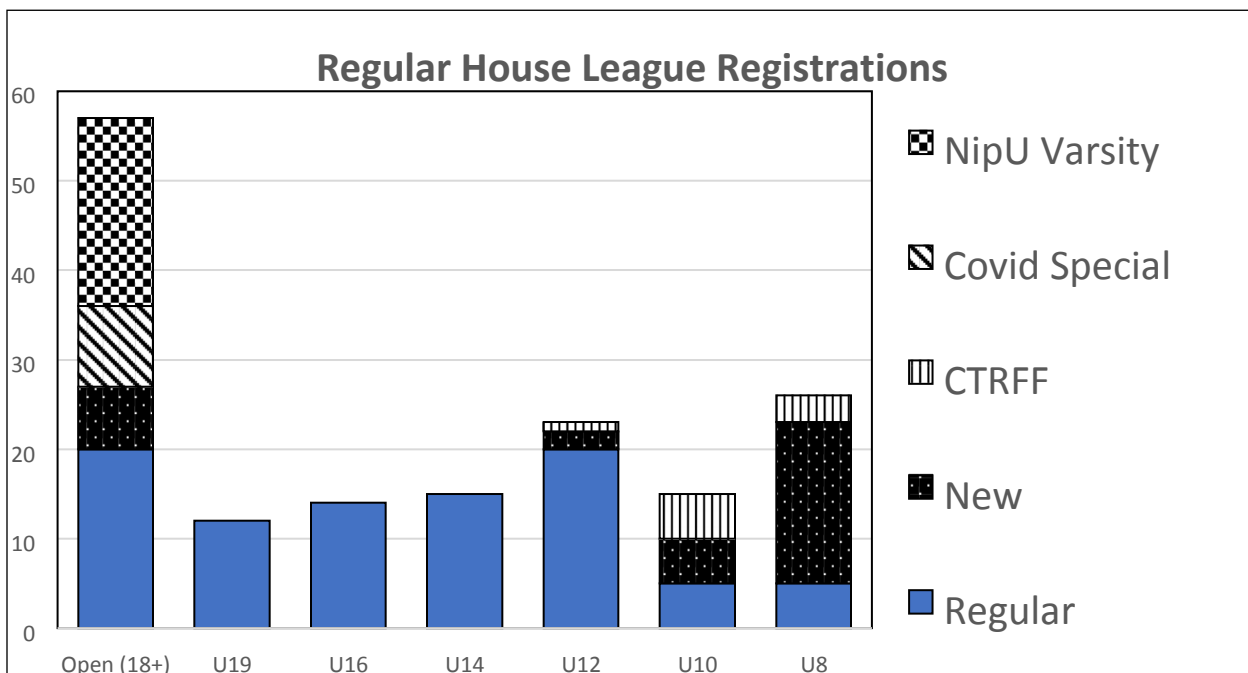

## 2021-2022 Registrar's Report

For the 2021-2022 season, 162 players registered for regular house league play

Division	Regular	New	CTRFF	Covid Special	NipU Varsity	Total per division
Open (18+)	20	7		9	21	57
U19	12					12
U16	14					14
U14	15					15
U12	20	2	1			23
U10	5	5	5			15
U8	5	18	3			26